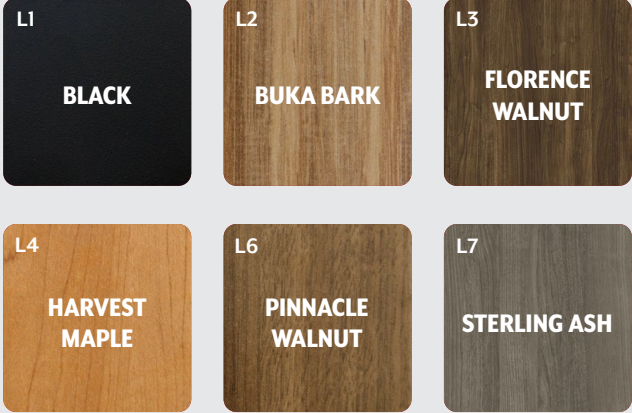

LAMINATE (PROFESSIONAL SERIES)

MAPLE WOOD (EXECUTIVE SERIES)